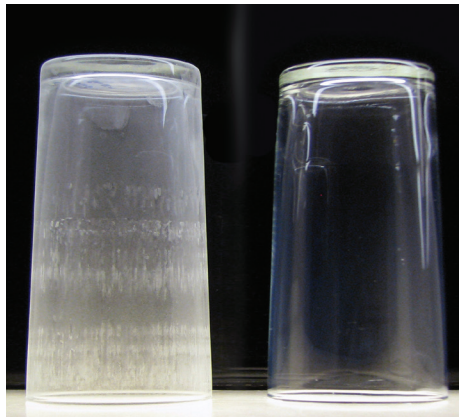

Solid Power™ XL
1 Capsule = 600 Racks**

*When compared to Solid Power™ and Solid Power™ Plus.

**Average yield for typical titration and rinse volume.

Other
Low-Phosphorus
Detergent Solid Power™ XL

Results after 100 washes